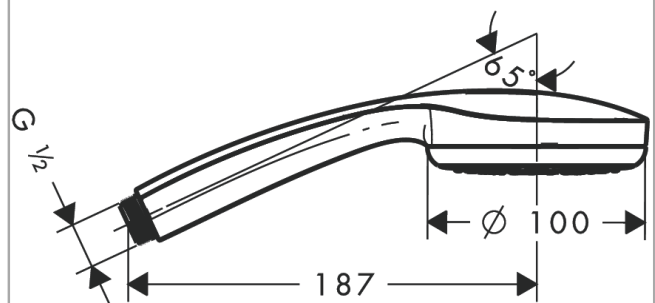

Croma 100
Hand shower Mono
 Surfaces: **Chrome** Article Number: **28580000**

Description

product features

- shower head size: 100 mm
- spray type: Rain
- flow rate at 3 bar: 16 l/min
- with internal water conduction
- rinseable dirt filter
- connection thread G ½
- connection dimension: DN15
- suitable for continuous flow water heaters

Technology

Product image

Scale drawing

Flowchart

The consumption was measured in combination with the appropriate fittings (thermosta/mixer/ in-wall valve) to reflect actual application in practice.