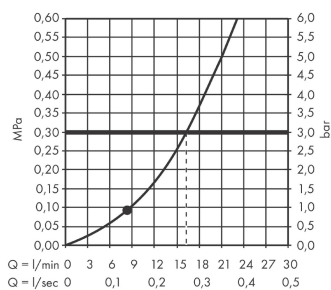

Croma 100
Hand shower Mono
 Surfaces: **Chrome** Article Number: **28580000**

Description

product features

- shower head size: 100 mm
- spray type: Rain
- flow rate at 3 bar: 16 l/min
- with internal water conduction
- rinseable dirt filter
- connection thread G ½
- connection dimension: DN15
- suitable for continuous flow water heaters

Technology

Product image

Scale drawing

Flowchart

The consumption was measured in combination with the appropriate fittings (thermosta/mixer/ in-wall valve) to reflect actual application in practice.